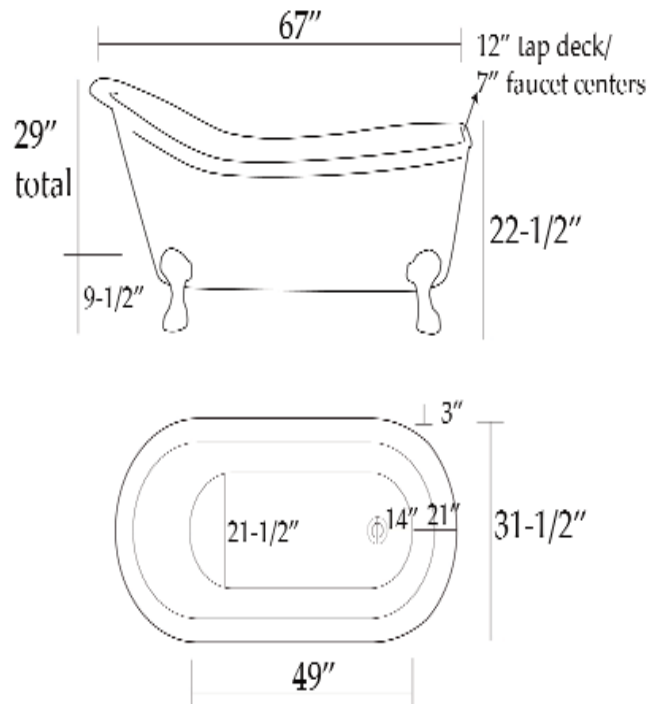

**LAWFORD  
67" COPPER  
SLIPPER TUB**

Cat. No.  
COTSN67

L: 67"  
W: 31 1/2"  
H: 22 1/2" - 29"

Rim: 3" W  
Overflow hole: 1 3/4"  
Water depth: 16" to overflow  
Overflow: 20" from floor

**Features:**

- ▶ Constructed of 16 gauge copper  
(Copper is a living finish and will patina over time)
- ▶ Antique copper exterior and nickel plated interior
- ▶ Hand polished
- ▶ No faucet holes
- ▶ With overflow
- ▶ Hand-crafted construction makes each tub unique

**Tub Finishes:**

- SAC** Smooth Antique Copper
- CN** Hammerd Antique Copper/ Nickel Interior

**The following is recommended for COTSN tubs without faucet holes:**

- Faucet: **Part #4602, 7393 or 7410**
- Freestanding bath supplies: **Part# 4502**
- Leg tub drain: **Part# 5599**

Gallon Capacity:	73
Shipping Weight:	323 lbs.
Empty Weight:	98 lbs.
Filled Weight:	708 lbs.

Dimensions and specifications subject to change without notice.